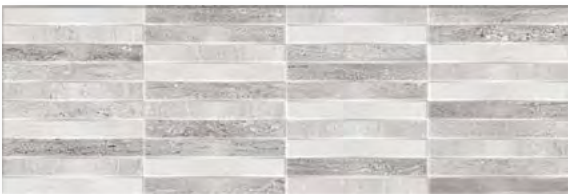

SHINE | 20x60

▼
8 mm
▲

ISHR03 - SHINE UNI BIANCO / 20x60 ■ 56

ISHR01 - SHINE UNI BIANCO / 20x60 ■ 56

ISHR03 - SHINE GRIGIO / 20x60 ■ 56

ISHR02 - SHINE BEIGE / 20x60 ■ 56

ISHR31 - SHINE MURETTO GRIGIO / 20x60 ■ 63