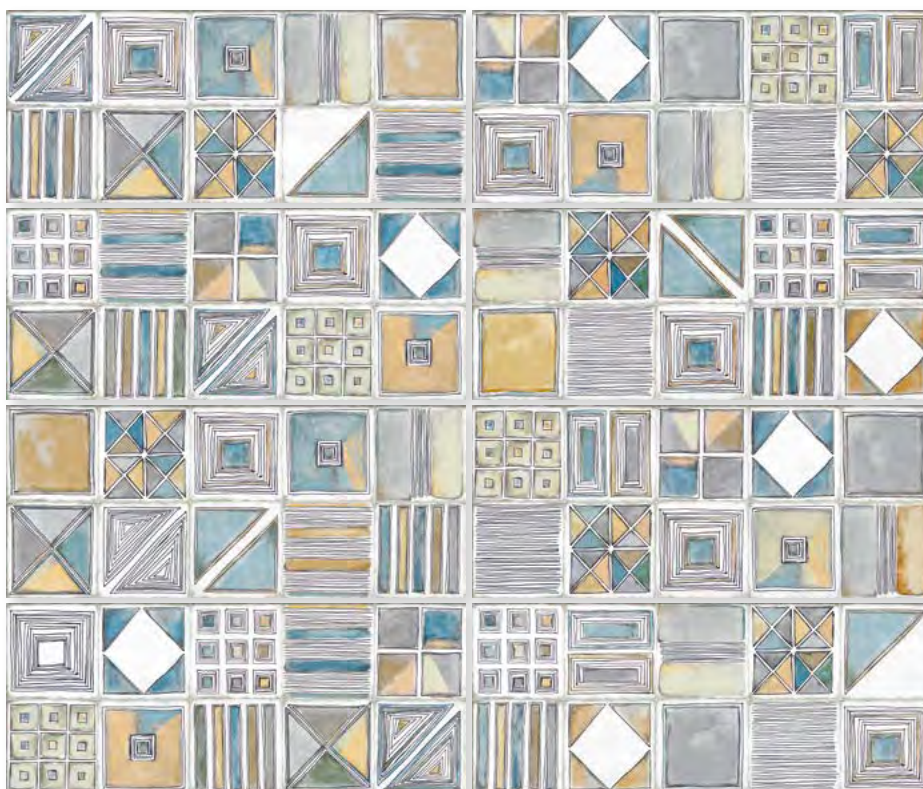

KI MATCH | 25x60

Plank / 8 faces

Sketch UNI / 8 faces