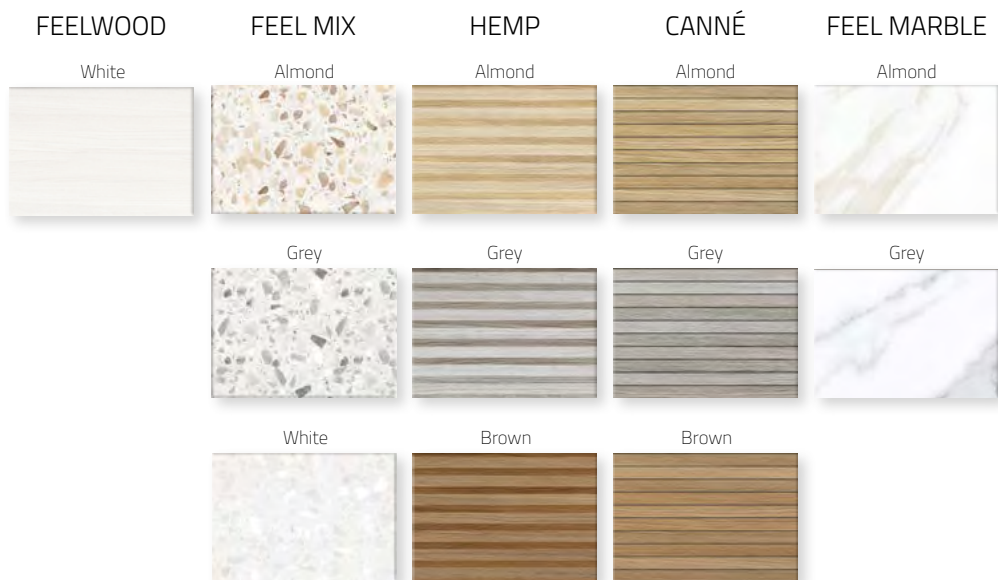

ONTARIO	144
OAK	136
TENDER	124

20x90

OAK	136
BAITA	152

15x60

OUT & IN	306
NOTTINGHAM	308

RIVESTIMENTI | WALL TILES

FeelWood

COMPO FEEL HEMP