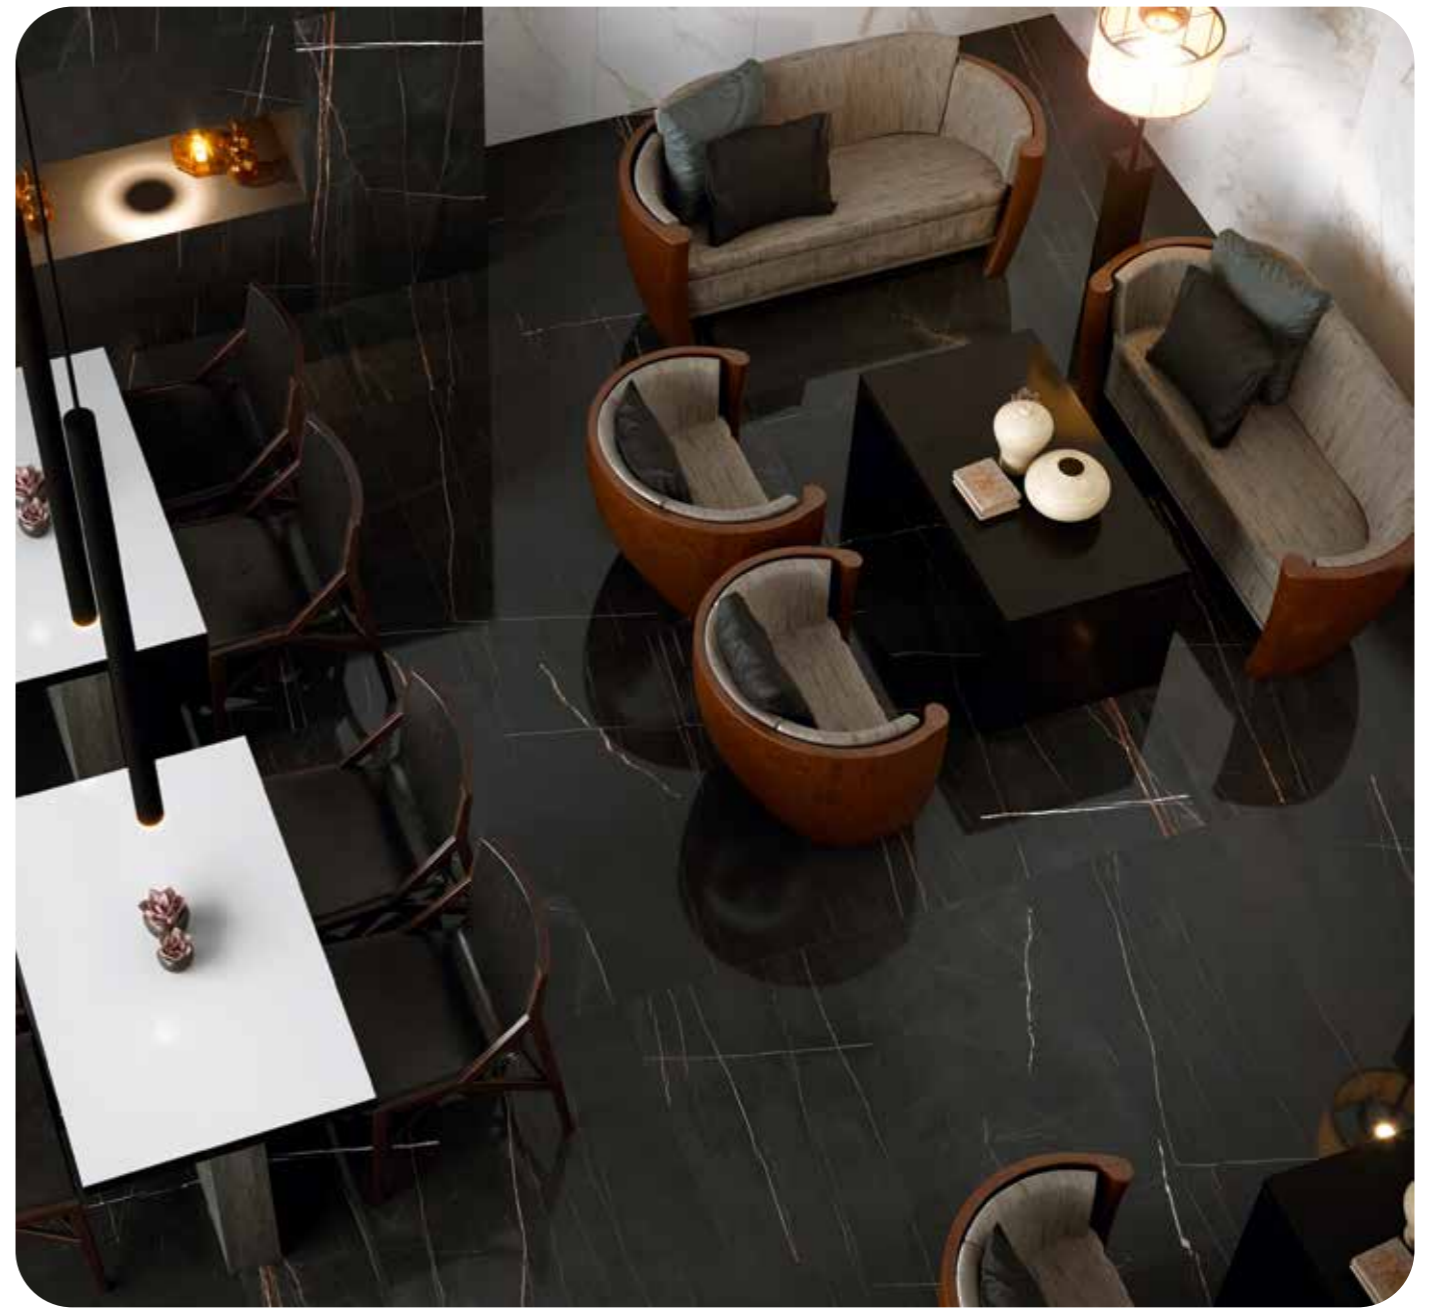

Sahara Noir · Calacatta Gold 60x120