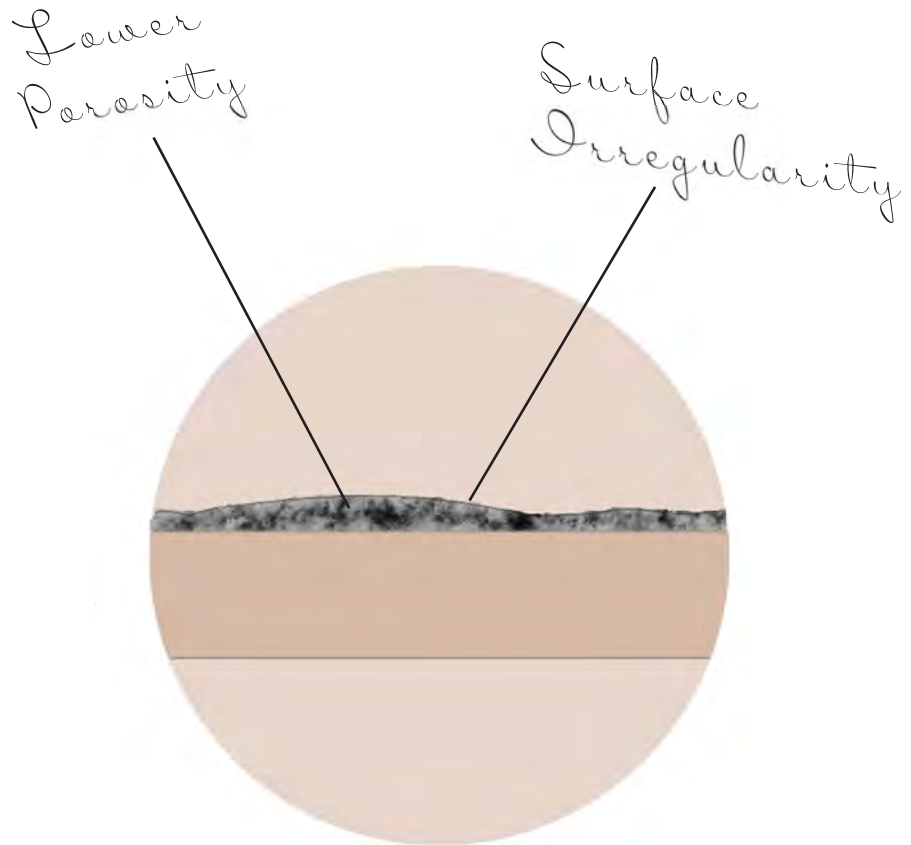

SECOND-GENERATION LAPPED

TOPPED SYSTEM:

ENGOBE + GLAZE + DIGITAL + GRITS

- POOR TRANSPARENCY
- EDGE IRREGULARITY
- WAVY SURFACE