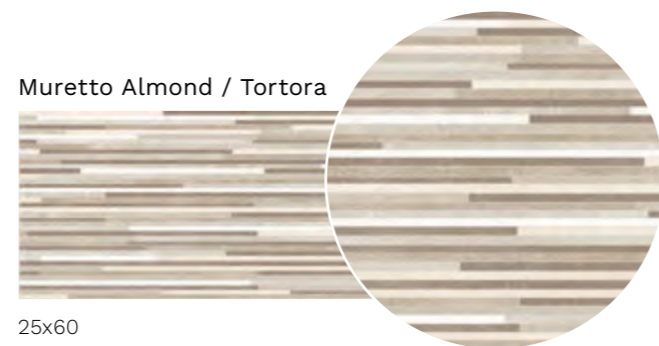

Mood Perla 25x60 / Grigio 25x60 / Muretto Grigio-Perla 25x60  
Mood Silver 60x60

\*Linea Gres: pg 2

The Mood collection represents a complete project, where the covering and the coordinated floor create a masterful combination, giving the user the possibility of being able to give unique continuity throughout the house. The colours combined with the translucent graphic features define the contemporary features aimed at dressing and interpreting any type of furniture and evolution over time.

Cementina Multicolor 25x60  
Mood Grey 60x60

Gamma Colori

\*Linea Gres: Pg 2

Cementina Multicolor \*4 Soggetti

Caratteristiche Tecniche

Collezione	Colore	Formato	Superficie	Cod.		Cl.p.
Mood	Almond	25x60	Matt	SMODR01	8 mm	30 ●
Mood	Grigio	25x60	Matt	SMODR04	8 mm	30 ●
Mood	Perla	25x60	Matt	SMODR03	8 mm	30 ●
Mood	Tortora	25x60	Matt	SMODR02	8 mm	30 ●
Mood	Cementina Multicolor	25x60	Matt	SMODR07	8 mm	33 ●
Mood	Muretto Almond/Tortora	25x60	Matt	SMODR05	8 mm	33 ●
Mood	Muretto Grigio/Perla	25x60	Matt	SMODR06	8 mm	33 ●