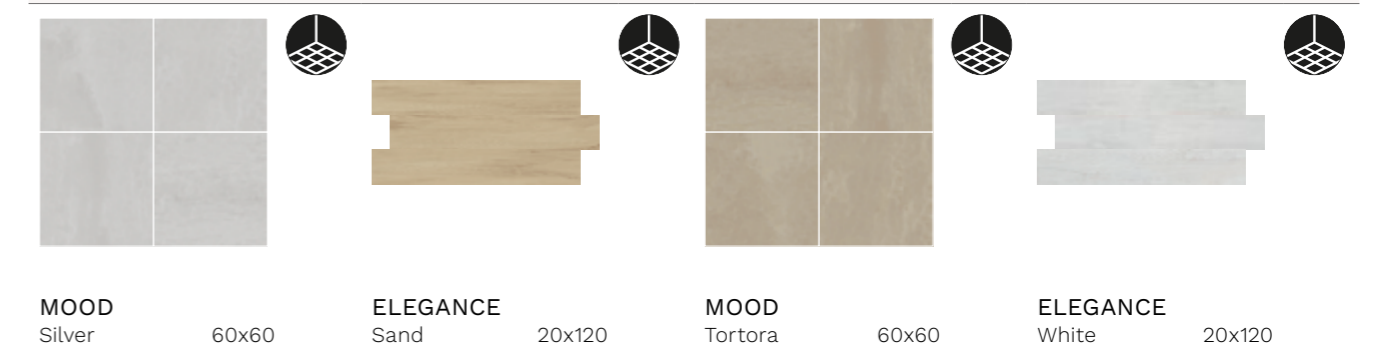

PAVIMENTO

Imballi Packing	Pcs/Box	Mq/Box	≅ Kg/Box	Box/Pallet	Mq/Pallet	≅ Kg/Pallet
25x60	10	1,50	19,20	48	72,00	941,6