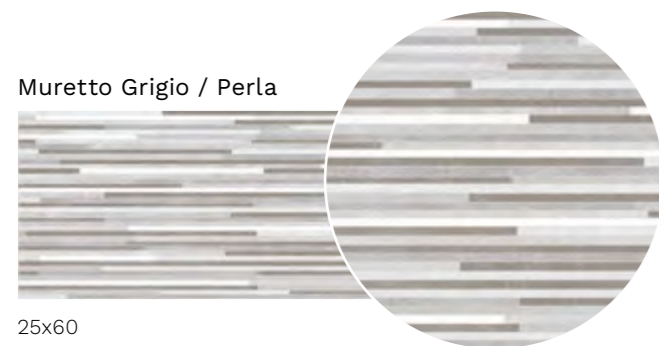

Mood Perla 25x60 / Grigio 25x60 / Muretto Grigio-Perla 25x60  
Mood Silver 60x60

\*Linea Gres: pg 2

The Mood collection represents a complete project, where the covering and the coordinated floor create a masterful combination, giving the user the possibility of being able to give unique continuity throughout the house. The colours combined with the translucent graphic features define the contemporary features aimed at dressing and interpreting any type of furniture and evolution over time.

Cementina Multicolor 25x60  
Mood Grey 60x60

Gamma Colori

\*Linea Gres: Pg 2

Cementina Multicolor \*4 Soggetti

Caratteristiche Tecniche

Collezione	Colore	Formato	Superficie	Cod.		Cl.p.
Mood	Almond	25x60	Matt	SMODR01	8 mm	30 ●
Mood	Grigio	25x60	Matt	SMODR04	8 mm	30 ●
Mood	Perla	25x60	Matt	SMODR03	8 mm	30 ●
Mood	Tortora	25x60	Matt	SMODR02	8 mm	30 ●
Mood	Cementina Multicolor	25x60	Matt	SMODR07	8 mm	33 ●
Mood	Muretto Almond/Tortora	25x60	Matt	SMODR05	8 mm	33 ●
Mood	Muretto Grigio/Perla	25x60	Matt	SMODR06	8 mm	33 ●