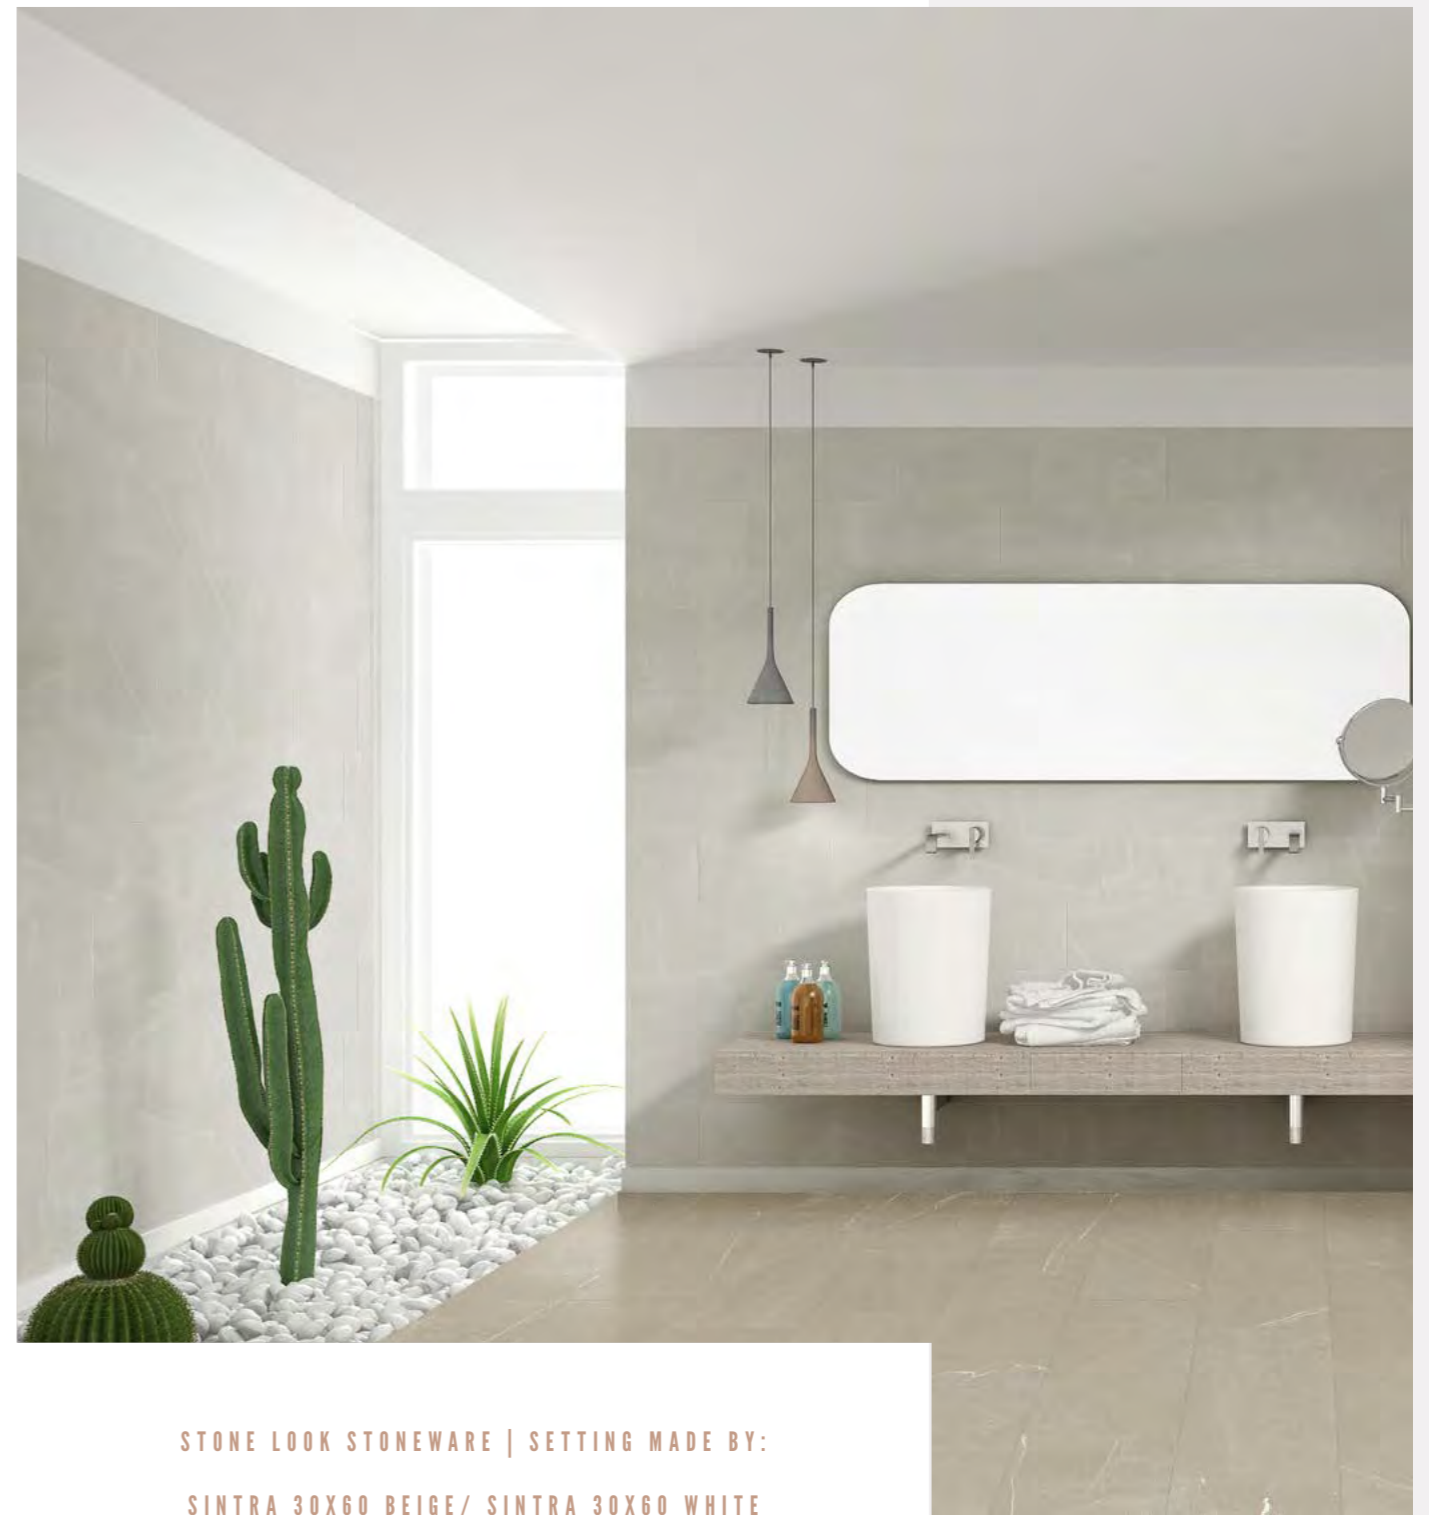

+39^{UK}
dress your home

Sintra

ITALIAN CERAMIC
FLOOR & WALL TILES

STONE LOOK STONEWARE

SETTING MADE BY: SINTRA 30X60 BLACK

MANUFACTURED IN ITALY / STOCKED IN UK / DELIVERED NATIONWIDE

STONE LOOK STONEWARE

SETTING MADE BY: SINTRA 30X60 WHITE

STONE LOOK STONEWARE | SETTING MADE BY: SINTRA 30X60 GREY
MANUFACTURED IN ITALY / STOCKED IN UK / DELIVERED NATIONWIDE

STONE LOOK STONEWARE | SETTING MADE BY:
SINTRA 30X60 BEIGE/ SINTRA 30X60 WHITE

SINTRA
WHITE 30X60