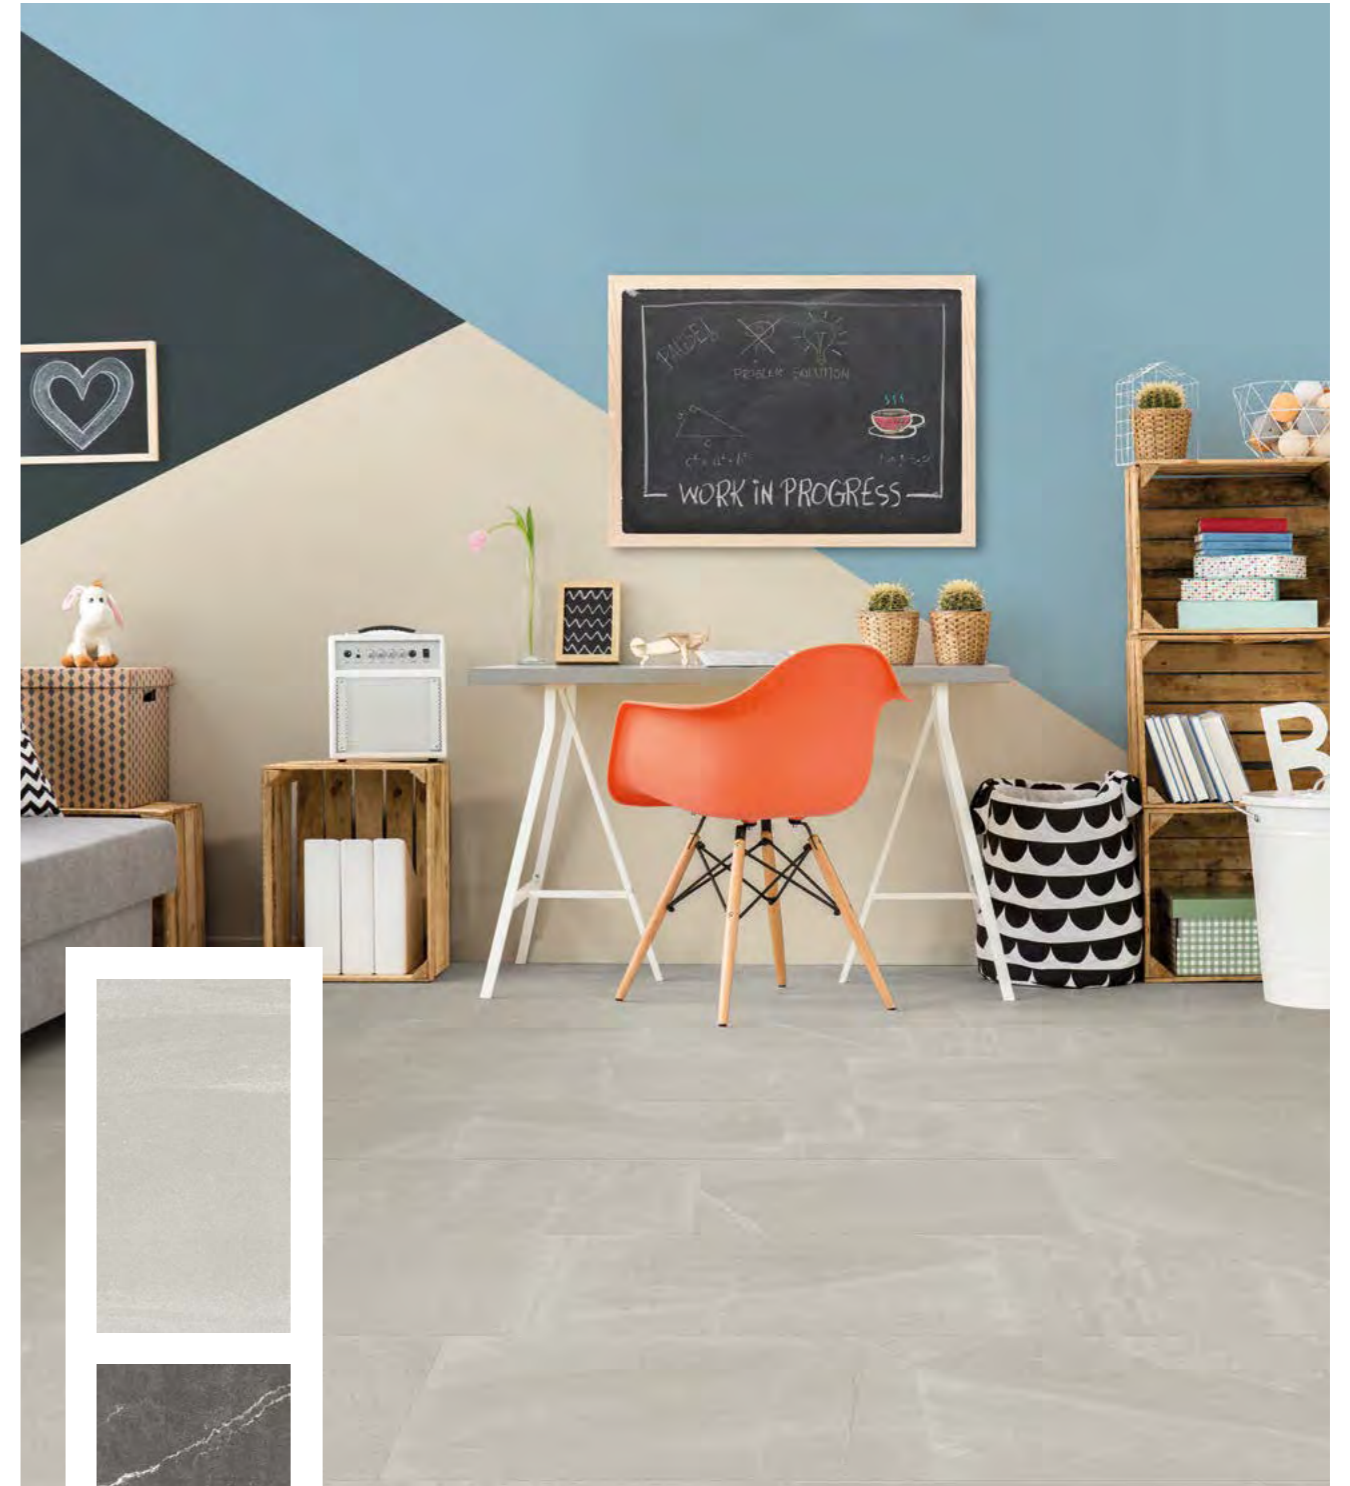

+39^{UK}
dress your home

Sintra

ITALIAN CERAMIC
FLOOR & WALL TILES

STONE LOOK STONEWARE

SETTING MADE BY: SINTRA 30X60 BLACK

MANUFACTURED IN ITALY / STOCKED IN UK / DELIVERED NATIONWIDE

STONE LOOK STONEWARE

SETTING MADE BY: SINTRA 30X60 WHITE