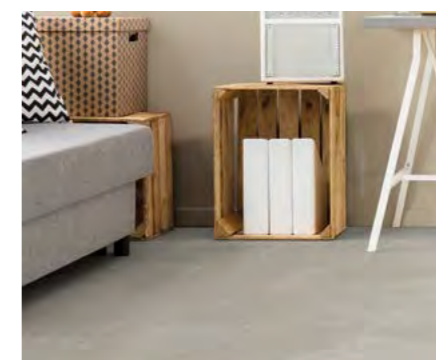

IMBALLI PACKING	pcs/box	mq/box	kg/box	box/pallet	mq/pallet	kg/pallet
30x60	6	1,08	22,20	40	43,20	910,00