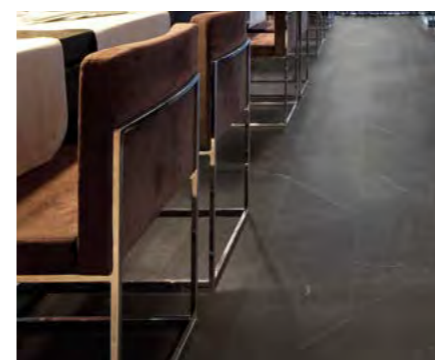

IMBALLI PACKING	pcs/box	mq/box	kg/box	box/pallet	mq/pallet	kg/pallet
30x60	6	1,08	22,20	40	43,20	910,00