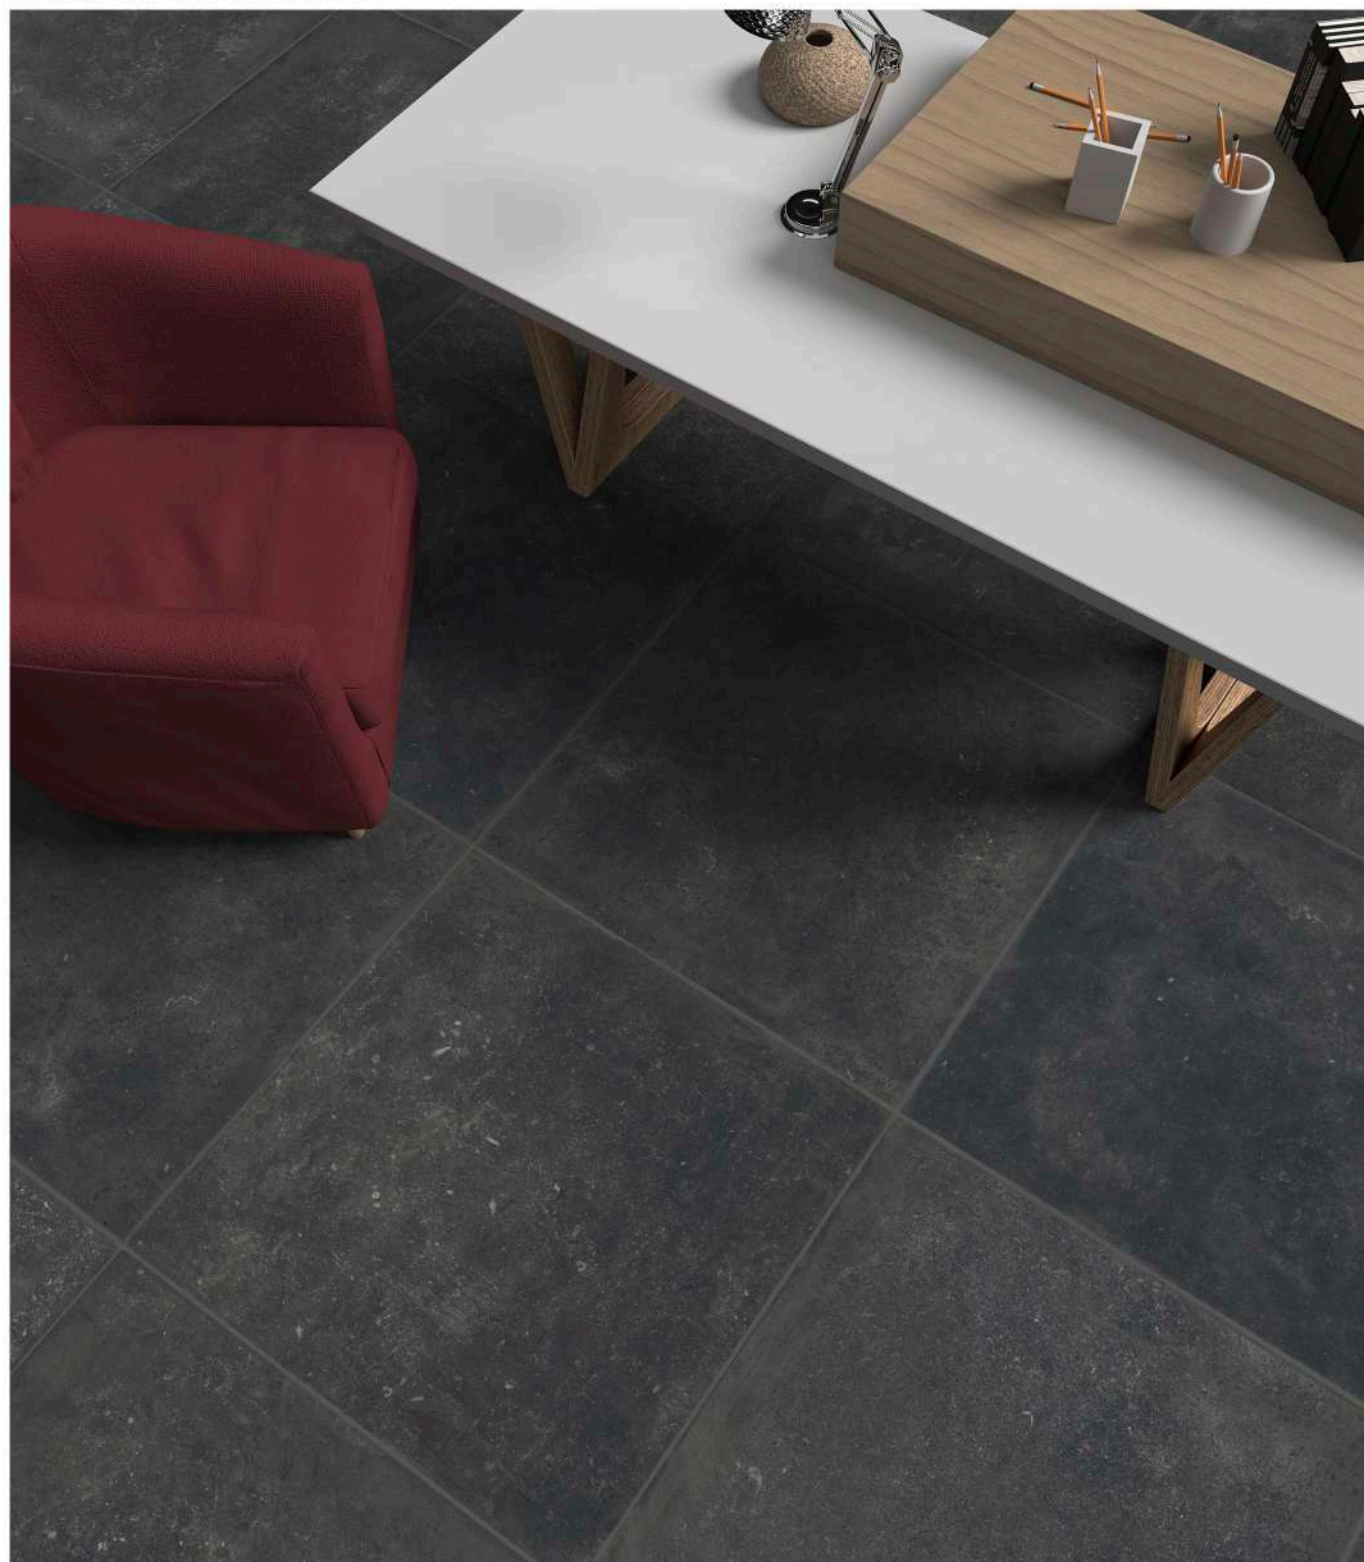

Heritage Grey 90x90 Rettificato Antislip R11 LINEA 20

The translation of the word Heritage is inheritance. Savoia takes on a crucial legacy in presenting a collection inspired by Belgian Blue Stones, which in nature come in many shades of greys and which, based upon the processing of the surface, varies widely, creating a variety of tones.

From here we offer four natural colours, each in shades that reproduce the characteristic signs of this stone.

The 15x15 size with tumbled edges can be the protagonist in your home, laid on its own on walls or floors, or in combination with the 60x60 or 90x90cm floor sizes.

Da qui proponiamo quattro toni di colore naturali, ognuno con sfumature che riproducono i segni caratteristici della pietra naturale.

Il formato 15x15 con bordi burattati può essere protagonista nelle pareti o pavimenti di casa, per conto suo, o combinato ai formati 60x60 e 90x90 da pavimento.